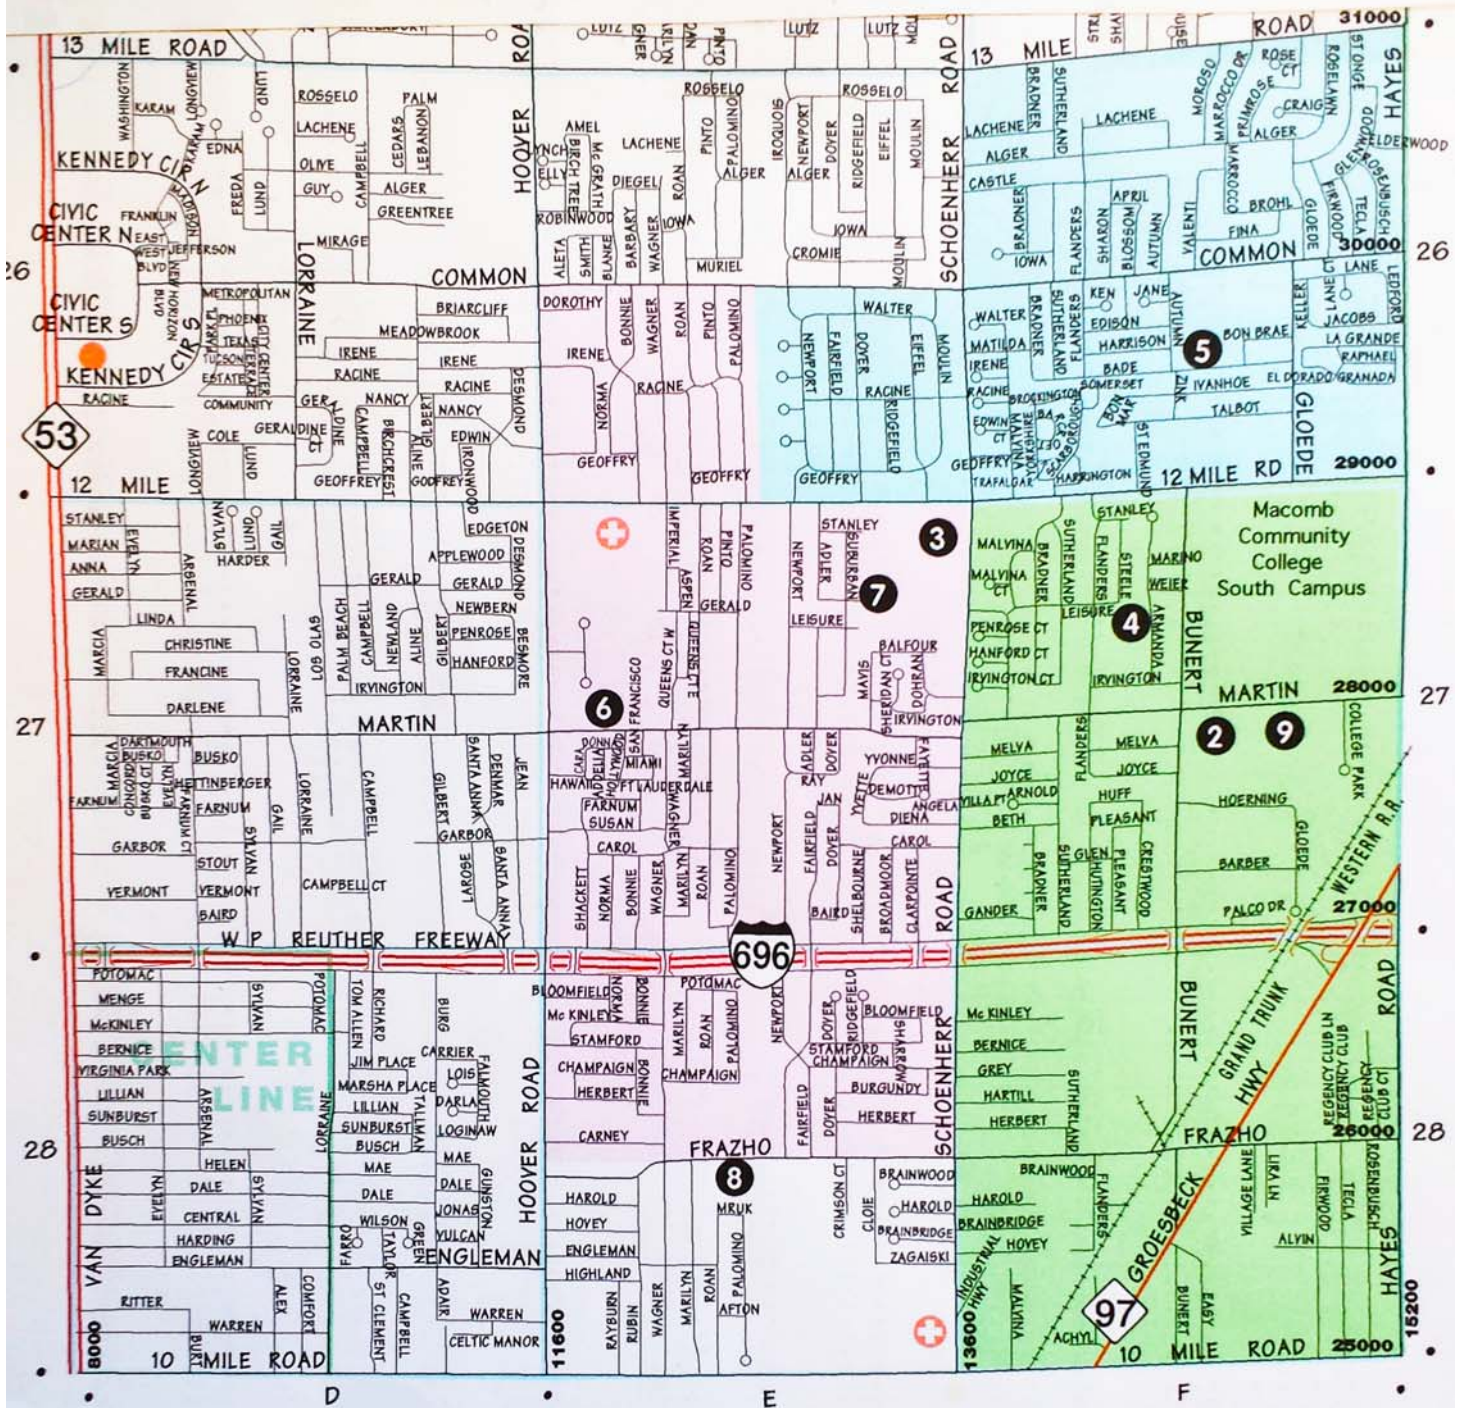

Warren Woods Public Schools District Map

Warren Woods Public Schools			
5	Pinewood Elementary 14411 Bade Drive	586-439-4405	F26
6	Westwood Elementary 11899 Martin Road	586-439-4406	E27
7	Enterprise High School 28600 Guburban	586-439-4407	E27
8	Warren Woods Education Center 12900 Frazho	586-439-4401	E28
9	Warren Woods Maintenance Garage 14856 Martin Road	586-439-4975	F27
2	Warren Woods Tower High School 27800 Bunert Road	586-439-4402	F27
3	Warren Woods Middle School 13400 12 Mile Road	586-439-4403	E27
4	Briarwood Elementary 14100 Lelaire Drive	586-439-4404	F27